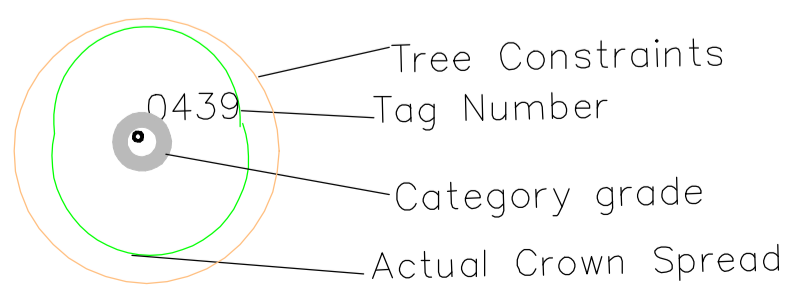

ARBORIST ASSOCIATES LTD.
94 BALLYBAWN COTTAGES, ENNISKERRY, CO. WICKLOW
TEL: 01-2742011 / 087-2629589

TITLE: Tree Constraints Plan

Site: Farrankelly Lands

DATE:	Dwg No.FKL001 Part 4	Scale 1:500@ A1